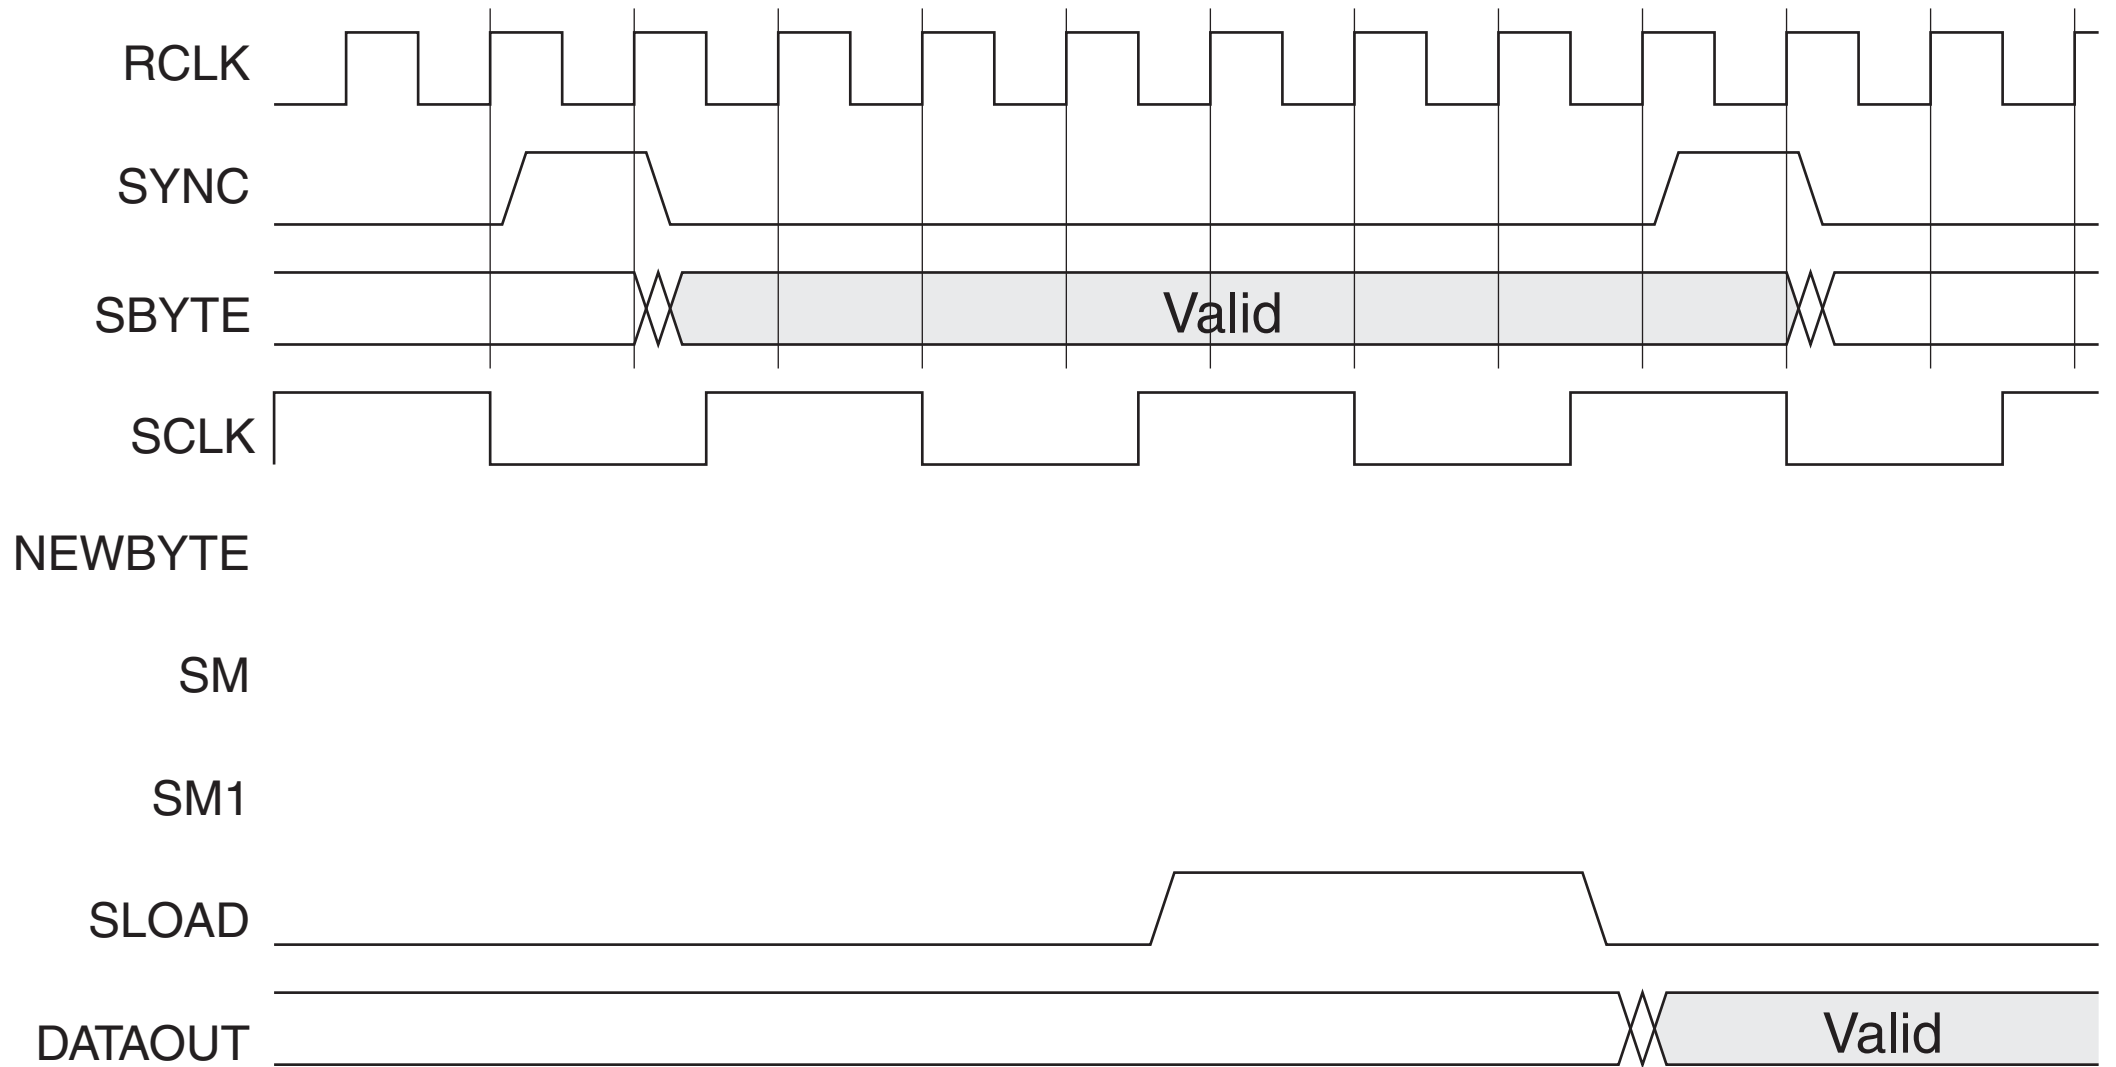

100Mbps Ethernet Synchronisation

100Mbps Ethernet Synchronisation (nominal timing)

100Mbps Ethernet Synchronisation (critical timing)